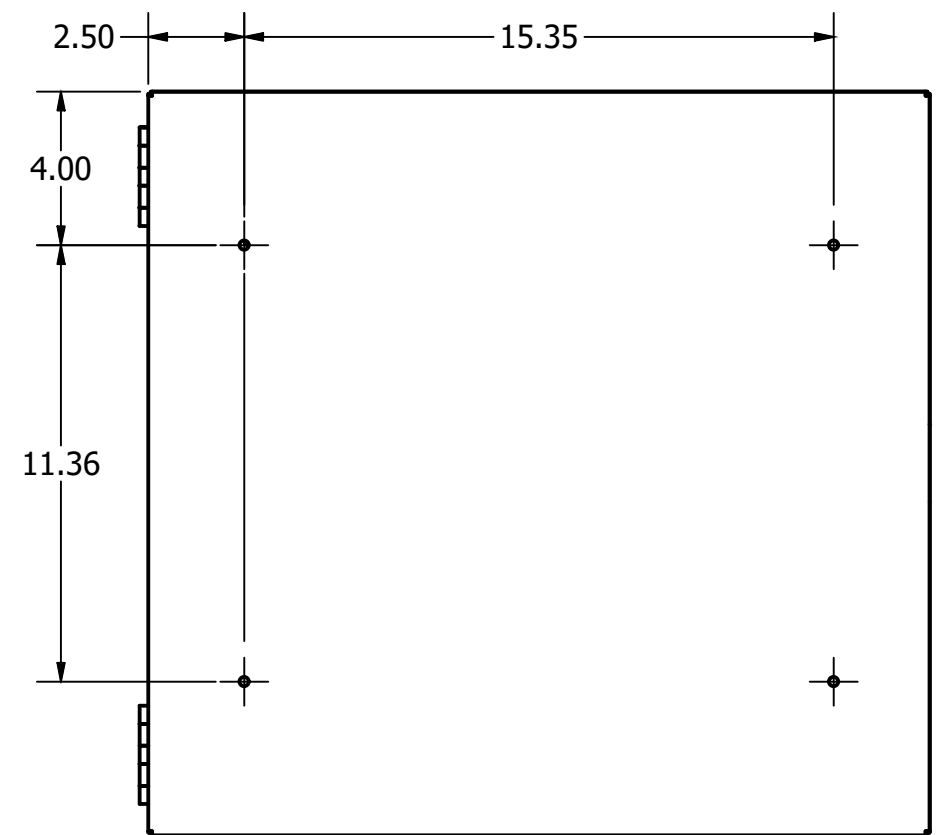

FRONT VIEW
SCALE 1 / 5

MODEL
SCALE 0.17 : 1

SIDE VIEW
SCALE 1 / 5

BACK VIEW
SCALE 1 / 5

THIS DRAWING CONTAINS
PROPRIETY INFORMATION,
AND MAY NOT BE
REPRODUCED, DISTRIBUTED
OR OTHERWISE USED
WITHOUT THE
EXPRESS WRITTEN
CONSENT OF TOWER IQ.

DESIGNER: FAUSTO DENO		 <small>37-18 NORTHERN BLVD LONG ISLAND CITY, NY 11101 TEL: (844) 626-7639 FAX: (718) 606-1691</small>
DATE CREATED: 2018/7/17		
REVIEWED: FAUSTO DENO		DETAIL: DRC OVERALL DIMENSIONS
PAGE TYPE: B		PRODUCT NUMBER:
		SCALE: N/A
		PAGE: 1 OF 1

UNITS ARE IN INCHES