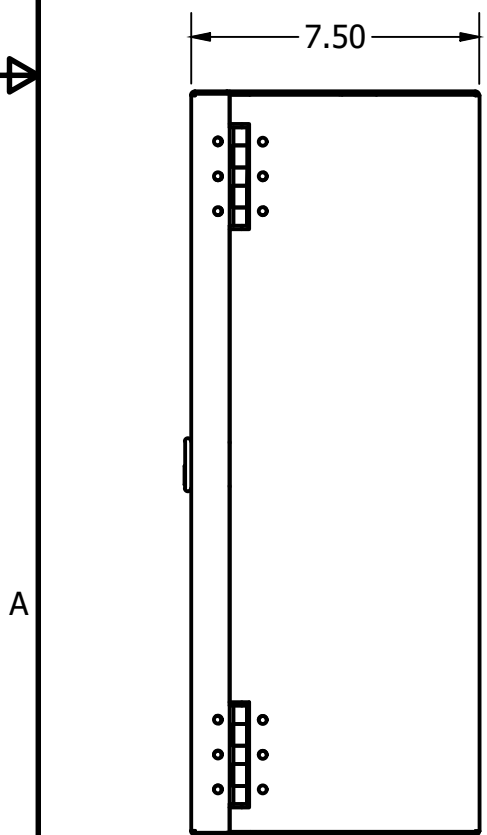

FRONT VIEW
SCALE 1 / 5

MODEL
SCALE 0.17 : 1

SIDE VIEW
SCALE 1 / 5

BACK VIEW
SCALE 1 / 5

THIS DRAWING CONTAINS
PROPRIETY INFORMATION,
AND MAY NOT BE
REPRODUCED, DISTRIBUTED
OR OTHERWISE USED
WITHOUT THE
EXPRESS WRITTEN
CONSENT OF TOWER IQ.

DESIGNER: FAUSTO DENO		 <small>37-18 NORTHERN BLVD LONG ISLAND CITY, NY 11101 TEL: (844) 626-7639 FAX: (718) 606-1691</small>
DATE CREATED: 2018/7/17		
REVIEWED: FAUSTO DENO		DETAIL: DRC OVERALL DIMENSIONS
PAGE TYPE: B		PRODUCT NUMBER:
		SCALE: N/A
		PAGE: 1 OF 1

UNITS ARE IN INCHES