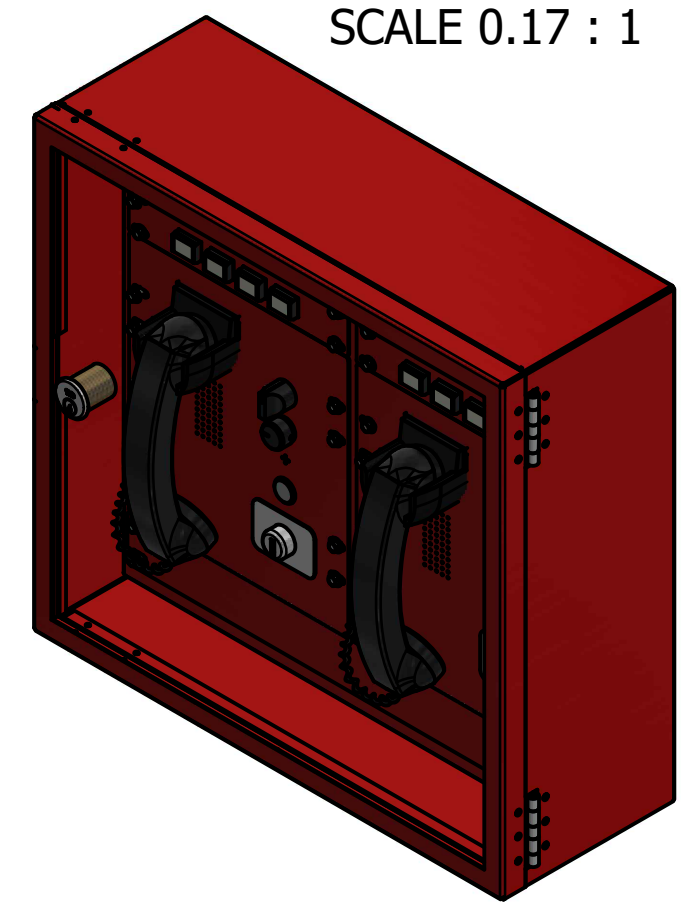

FRONT VIEW
SCALE 1 / 5

MODEL
SCALE 0.17 : 1

SIDE VIEW
SCALE 1 / 5

BACK VIEW
SCALE 1 / 5

THIS DRAWING CONTAINS
PROPRIETY INFORMATION,
AND MAY NOT BE
REPRODUCED, DISTRIBUTED
OR OTHERWISE USED
WITHOUT THE
EXPRESS WRITTEN
CONSENT OF TOWER IQ.

DESIGNER: FAUSTO DENO		 <small>37-18 NORTHERN BLVD LONG ISLAND CITY, NY 11101 TEL: (844) 626-7639 FAX: (718) 606-1691</small>
DATE CREATED: 2018/7/17		
REVIEWED: FAUSTO DENO		DETAIL: DRC OVERALL DIMENSIONS
PAGE TYPE: B		PRODUCT NUMBER:
		SCALE: N/A
		PAGE: 1 OF 1